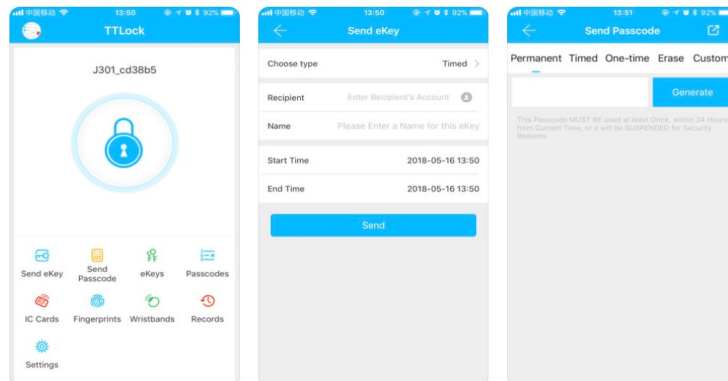

Bluetooth access (one-time, temporary, or permanent) can also be shared by SMS or E-Mail.

The lock has a privacy switch on the back, preventing outside access from general users while it is active.

Many of these management actions can be performed wirelessly using a TTLock wireless gateway (sold separately)

A Micro USB port is included for power if the batteries go flat.

Corporate

Locksmiths & Electronic Security

Installing TTLock

Search for "TTLock" on the App Store

Android

Apple (iOS)

More Information