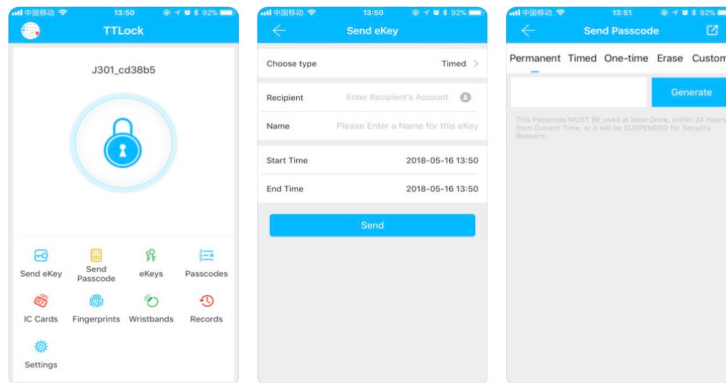

Installing TTLock

Search for "TTLock" on the App Store

Android

Apple (iOS)

More Information