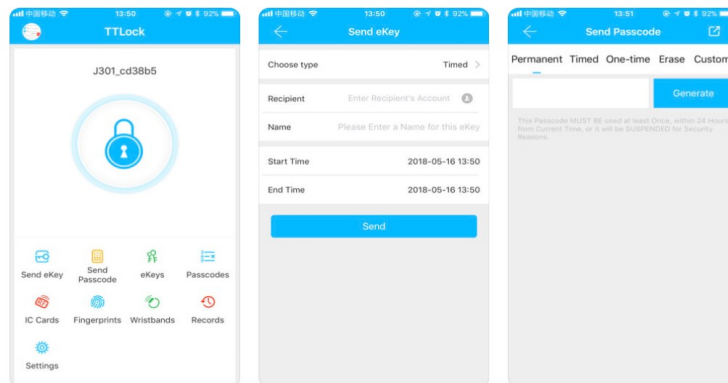

Bluetooth access (one-time, temporary, or permanent) can also be shared by SMS or E-Mail.

An audit trail can be accessed through the app to see door access events.

Many of these management actions can be performed wirelessly using a TTLock wireless gateway (sold separately)

A Micro USB port is included for power if the batteries go flat.

Corporate

Locksmiths & Electronic Security

Installing TTLock

Search for "TTLock" on the App Store

Android

Apple (iOS)

More Information