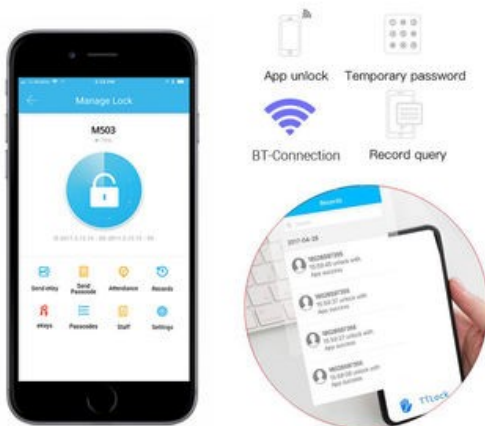

Corporate

Locksmiths & Electronic Security

CL410BF—Black/Silver Intelligent Bluetooth Mortice Lock

APP BT-Remote Control

For iOS and Android users, you can unlock it within 1.5s via APP "TTLock"

Unlock Options

- Pin Code
- Fingerprint
- MiFare Card
- TTLock App (iOS/Android)
- Mechanical Key Override
- Wireless Gateway (Sold Separately)

Overview

The CL410BF Smart Door Lock is a Keyless Digital/Electronic Door Lock which can be fitted as a Front Door Lock. It is able to utilise existing mortice lock furniture. It can be operated via Bluetooth/from remote locations using the TTLock iOS/Android app without the need for Internet or WiFi. It is suited for Homes, Offices, Airbnb, Motels, Holiday Homes etc.

Specific codes can be sent via SMS or E-Mail. These codes can be temporary (1 day) or permanent.

Bluetooth access (one-time, temporary, or permanent) can also be shared by SMS or E-Mail.

An audit trail can be accessed through the app to see who has used the door.