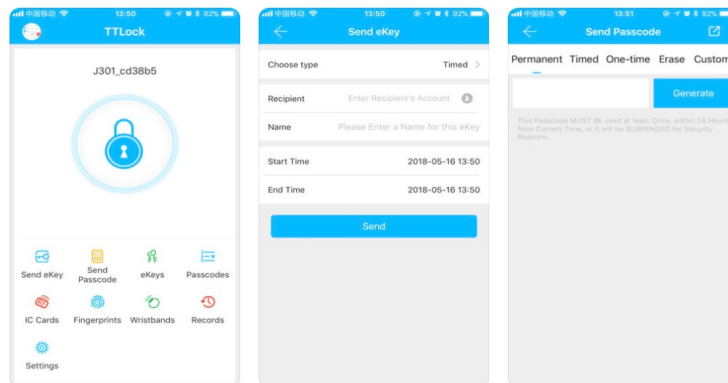

Installing TTLock

Search for "TTLock" on the App Store

Android

Apple (iOS)

More Information