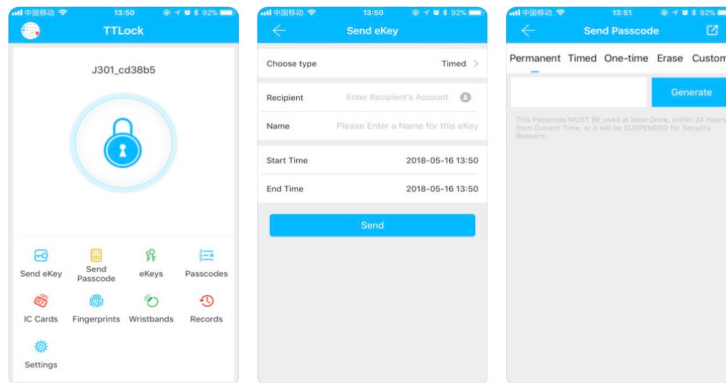

Installing TTLock

Search for "TTLock" on the App Store